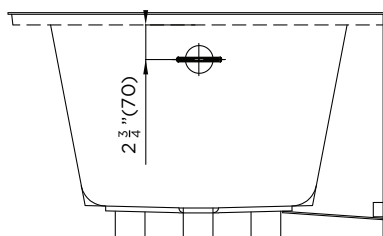

SPECIFICATIONS / TECHNICAL DATA

BATHTUB APRON

ATTENTION! Dimensions may vary by up to 3/8". It is highly recommended to pull all dimensions of actual model for installation and measuring purposes.

MODEL# BTA304-L