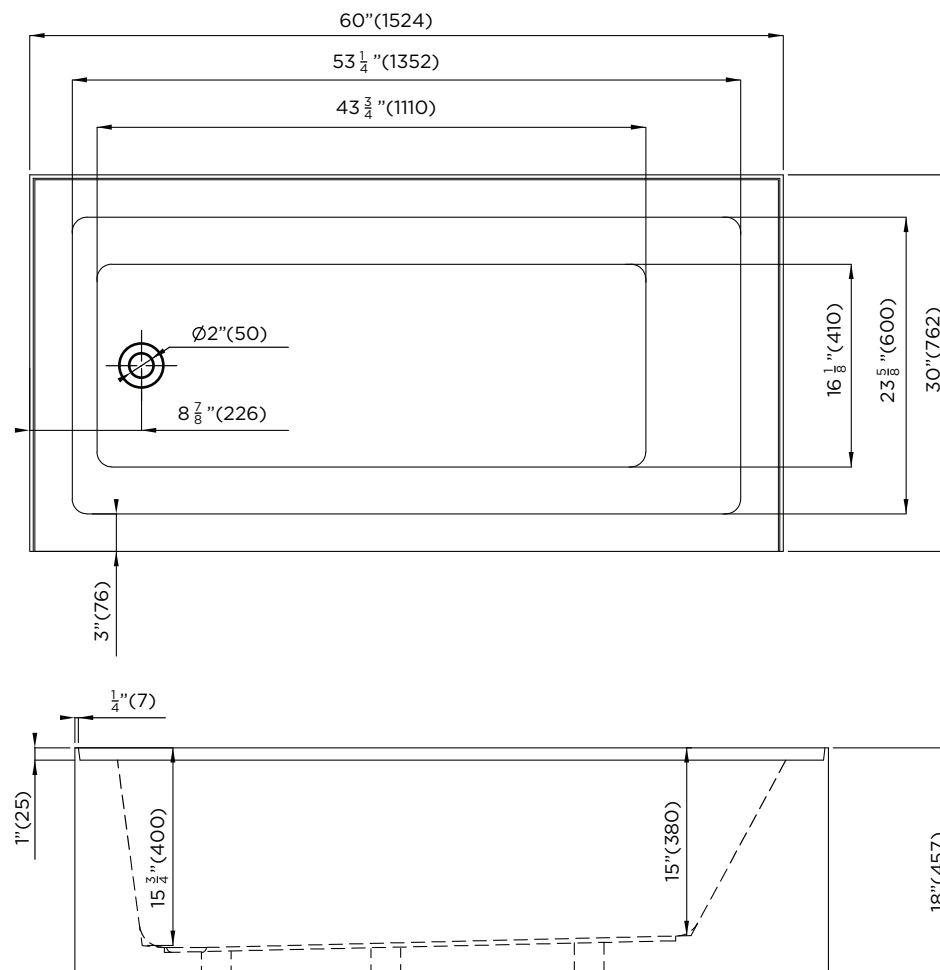

SPECIFICATIONS / TECHNICAL DATA

BATHTUB APRON

ATTENTION! Dimensions may vary by up to 3/8". It is highly recommended to pull all dimensions of actual model for installation and measuring purposes.

MODEL# BTA304-L